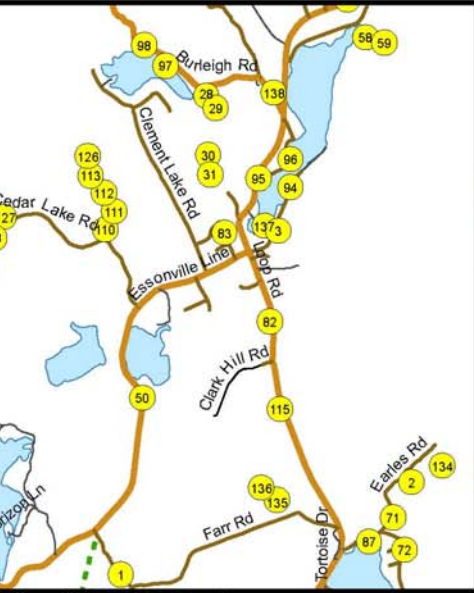

**MUNICIPALITY OF
HIGHLANDS EAST**

*Yours
to Explore*

highlandseast.ca

MILBERFORCE

HIGHLAND GROVE

CARDIFF

HIGHWAY 118

GeoTour GT5D
 Get your passport at:
GeocachingCapitalofCanada.com