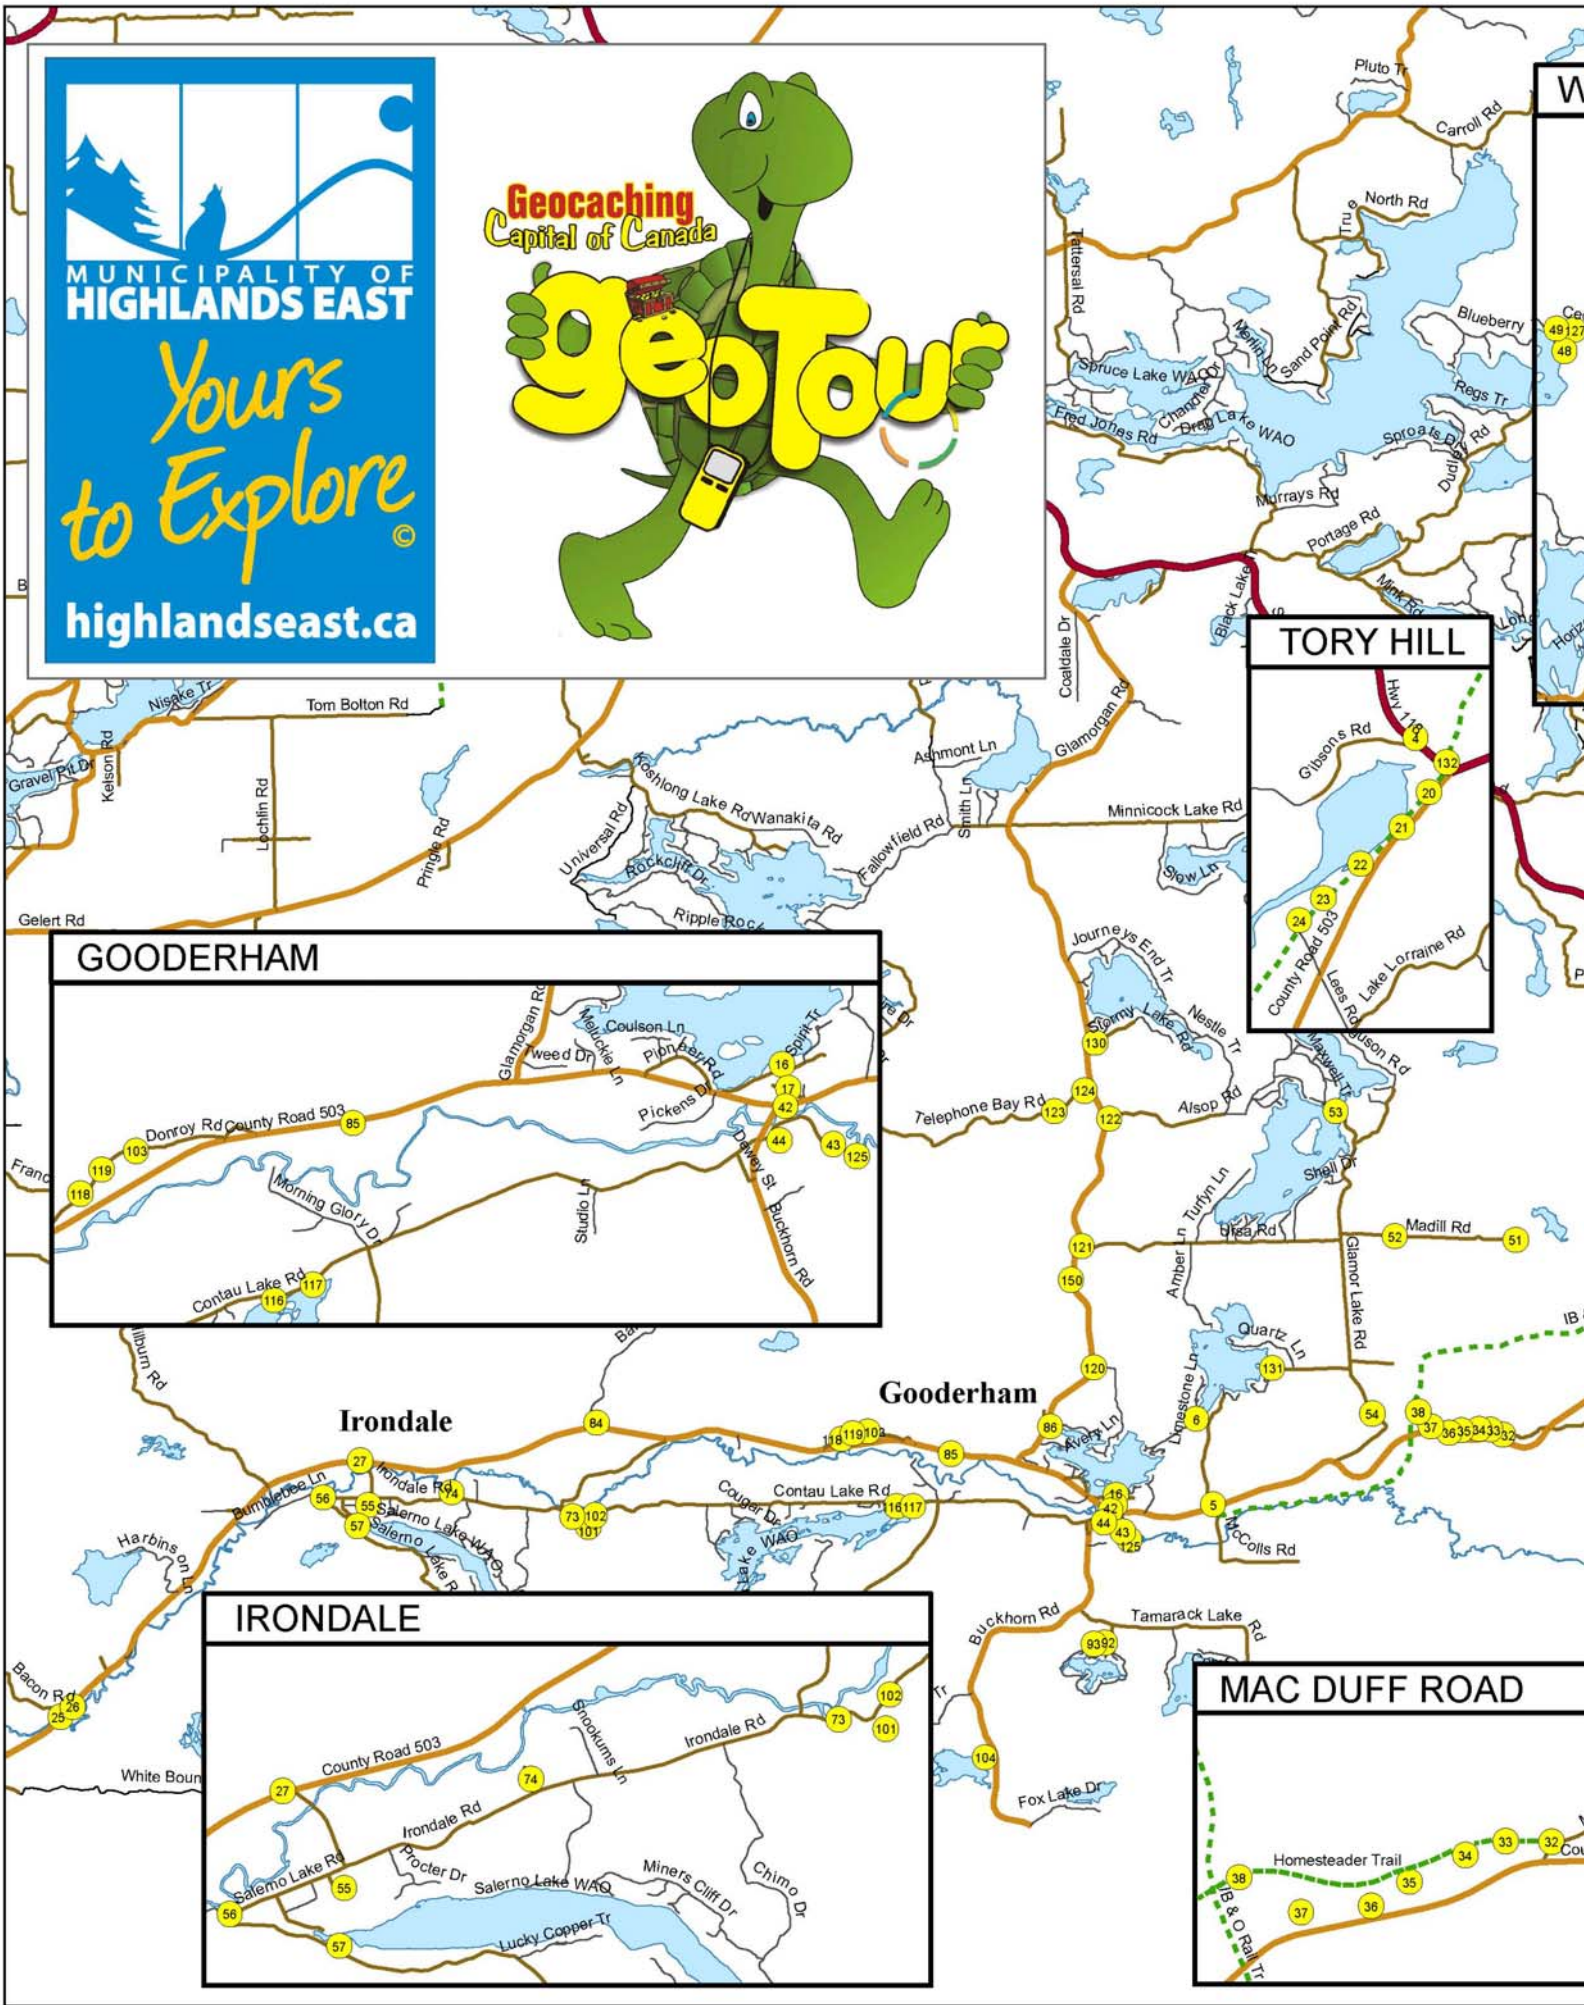

**MUNICIPALITY OF
HIGHLANDS EAST**

*Yours
to Explore*

highlandseast.ca

MILBERFORCE

HIGHLAND GROVE

CARDIFF

HIGHWAY 118

GeoTour GT5D
 Get your passport at:
GeocachingCapitalofCanada.com