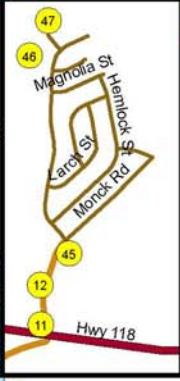

**MUNICIPALITY OF
HIGHLANDS EAST**

*Yours
to Explore*

highlandseast.ca

MILBERFORCE

HIGHLAND GROVE

CARDIFF

HIGHWAY 118

GeoTour GT5D
 Get your passport at:
GeocachingCapitalofCanada.com